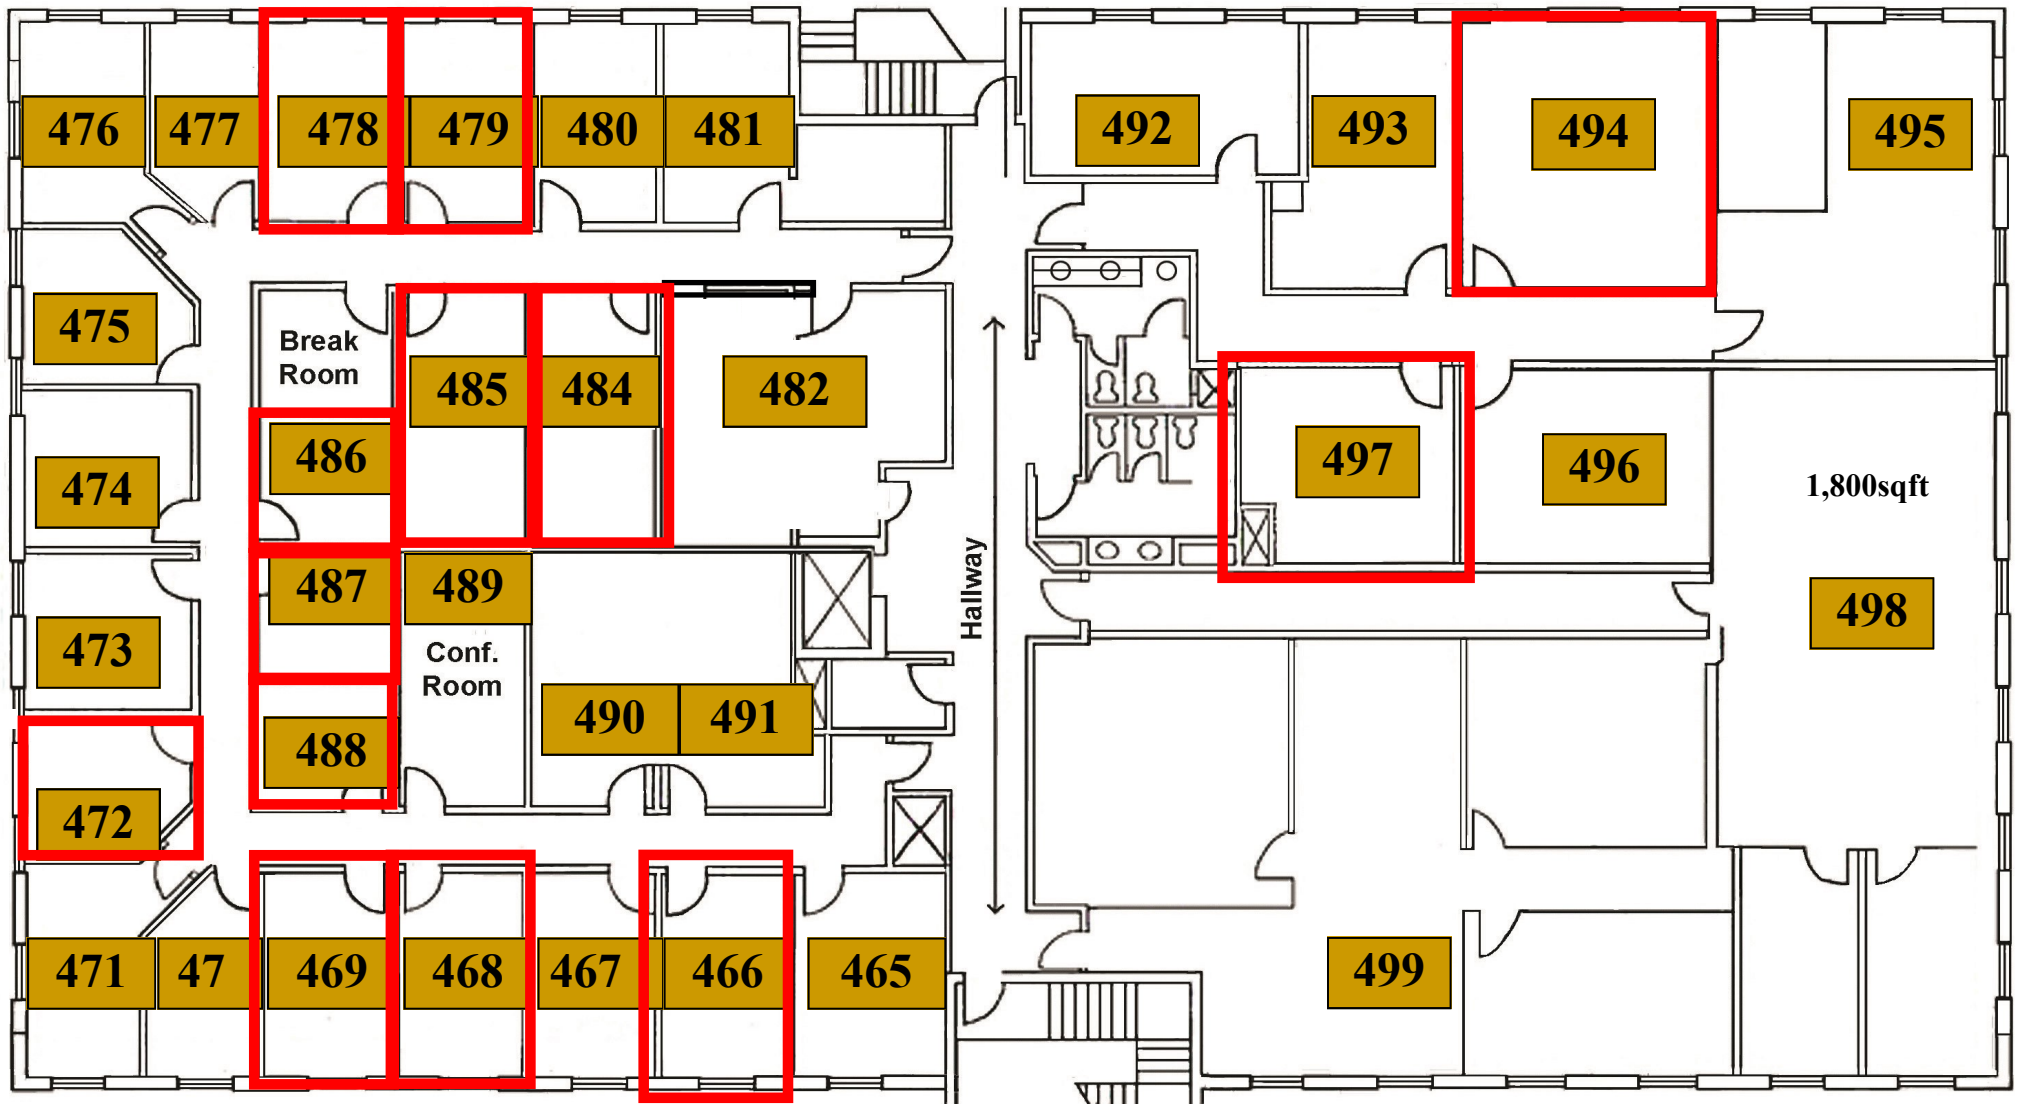

Updated 8/3/21

AVAILABLE

TOWN PLAZA *Executive Suites* Building #400