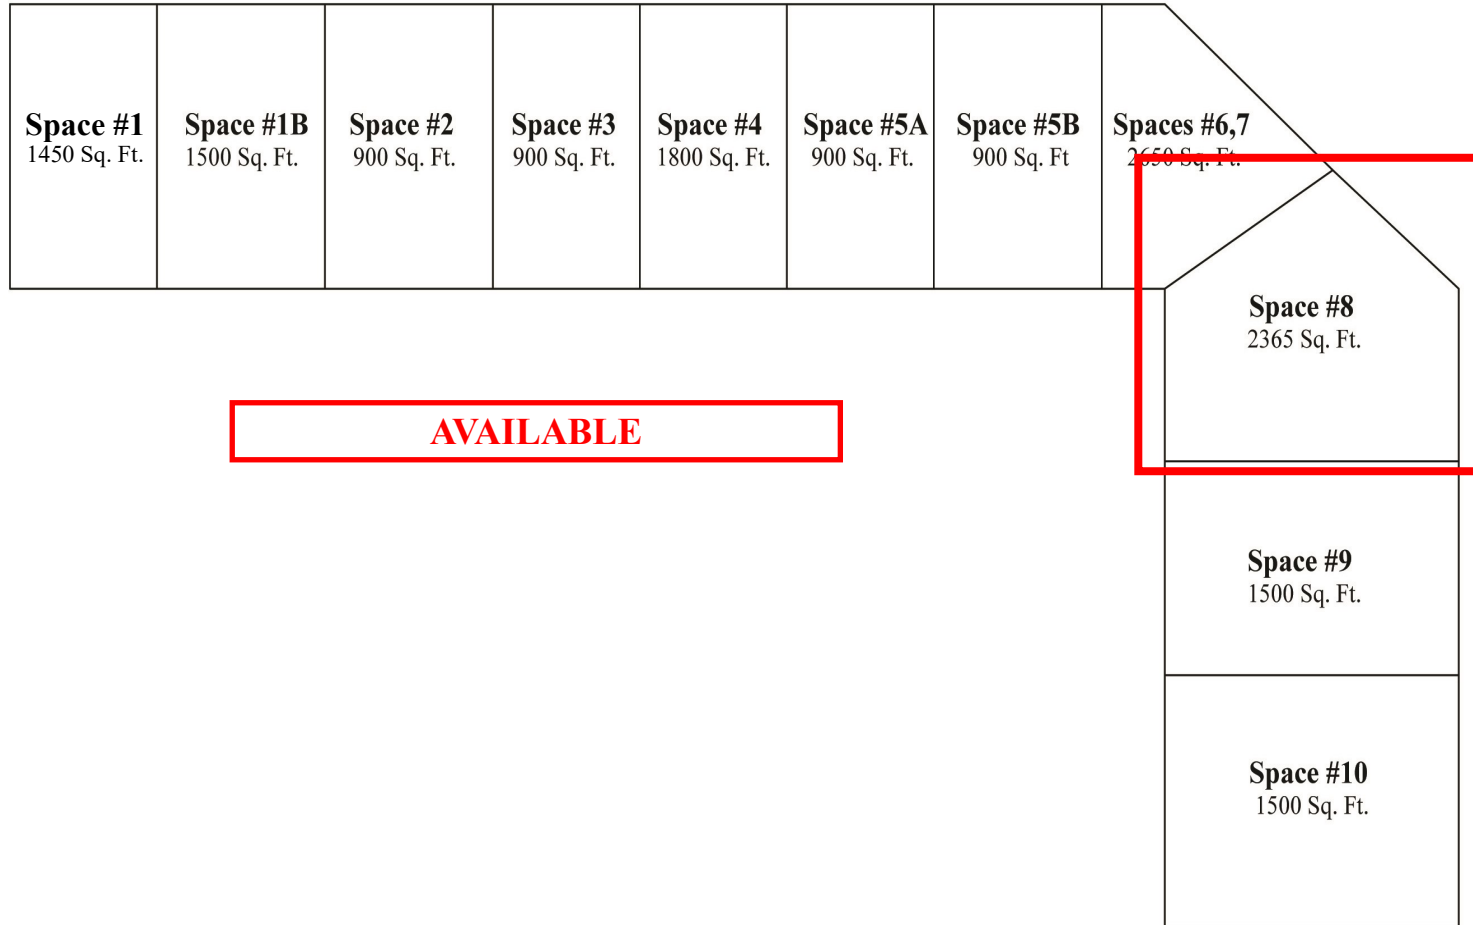

Updated July 6, 2021

Towne Center

Located on Route 9 in Town of Halfmoon / Clifton Park

AVAILABLE