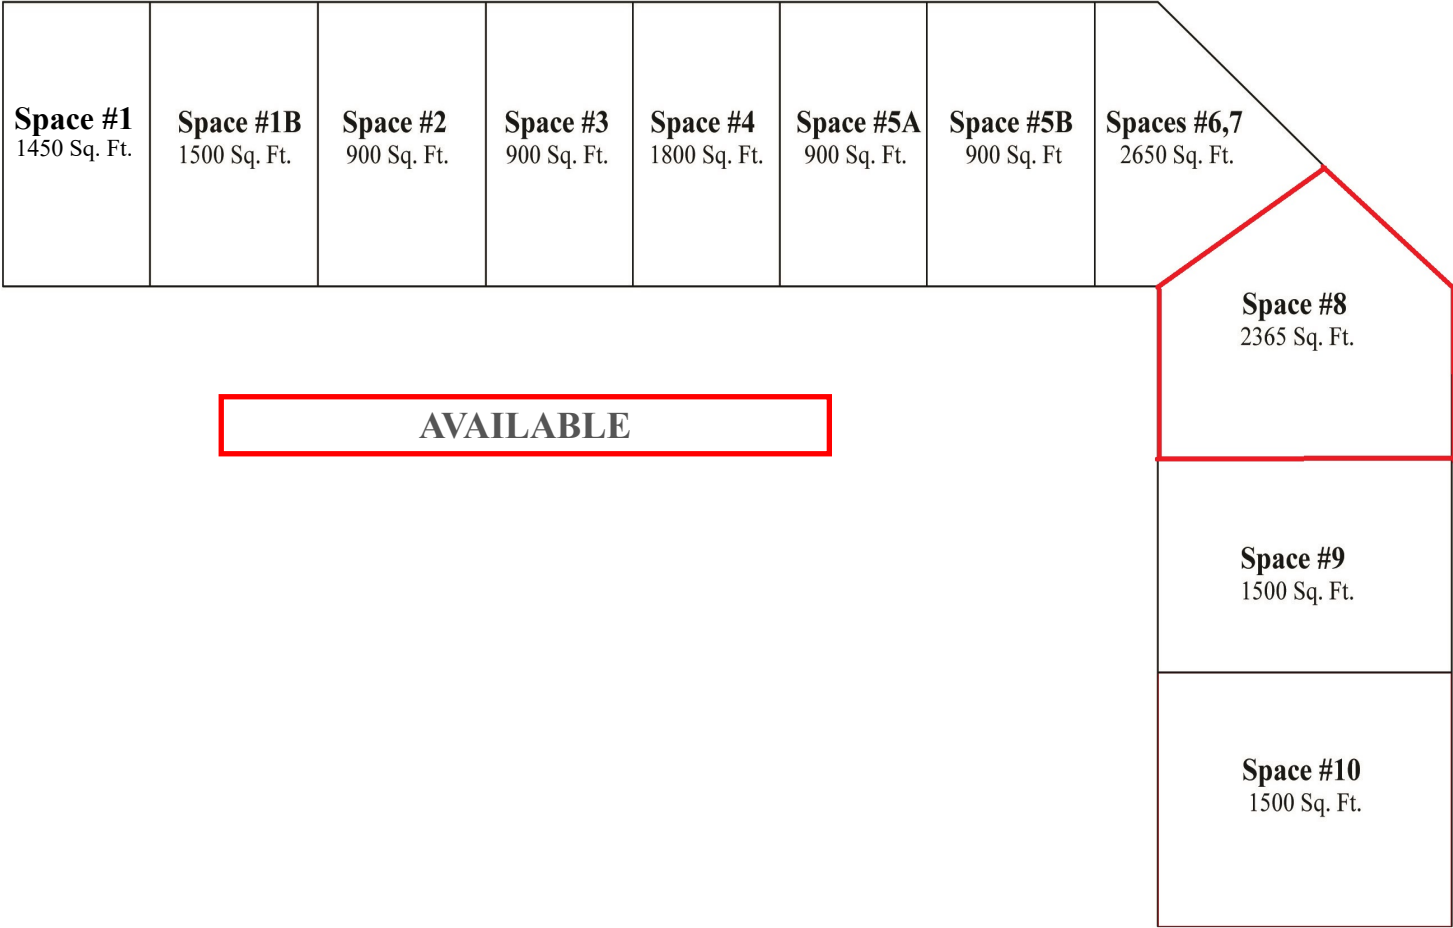

Towne Center

Located on Route 9 in Town of Halfmoon / Clifton Park

AVAILABLE