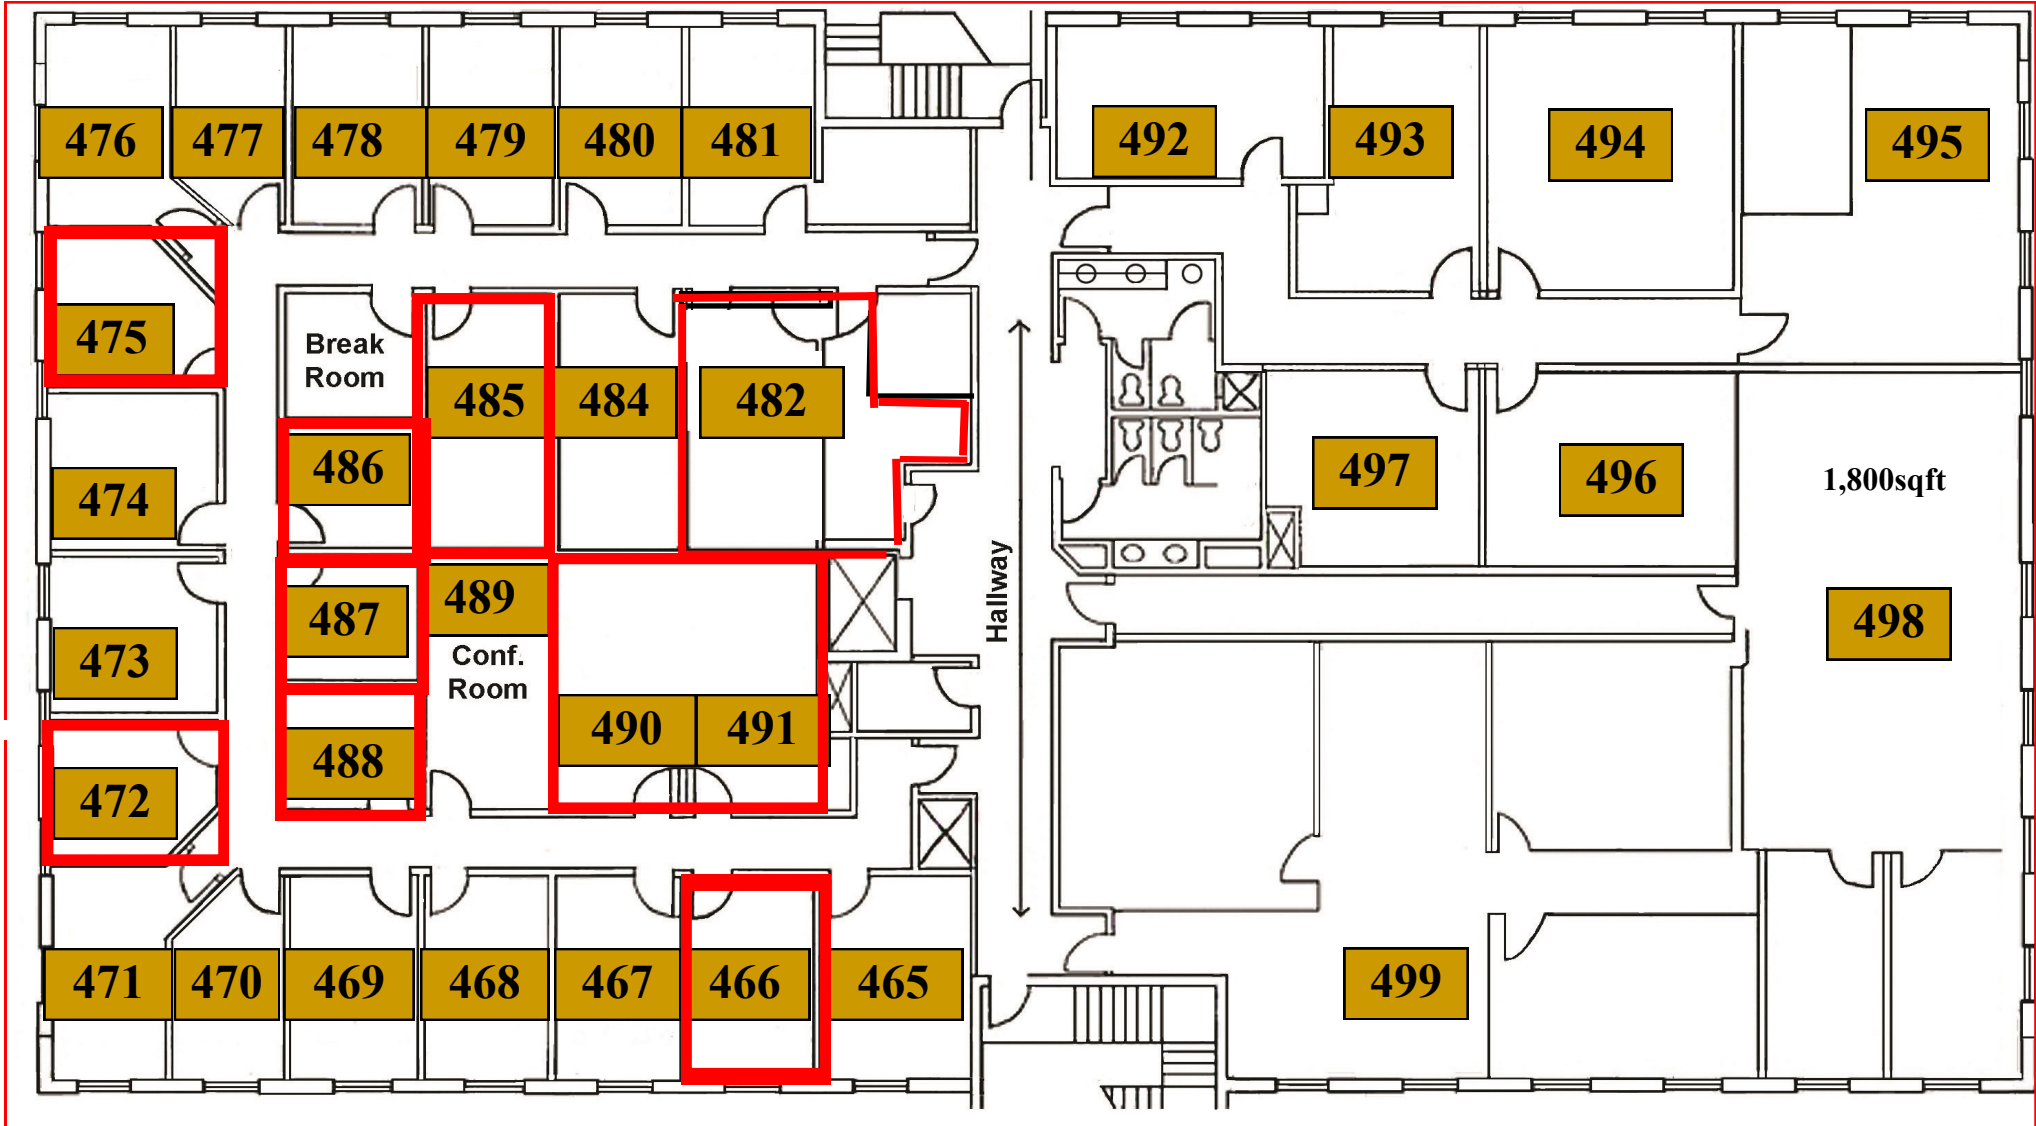

AVAILABLE

TOWN PLAZA *Executive Suites* Building #400