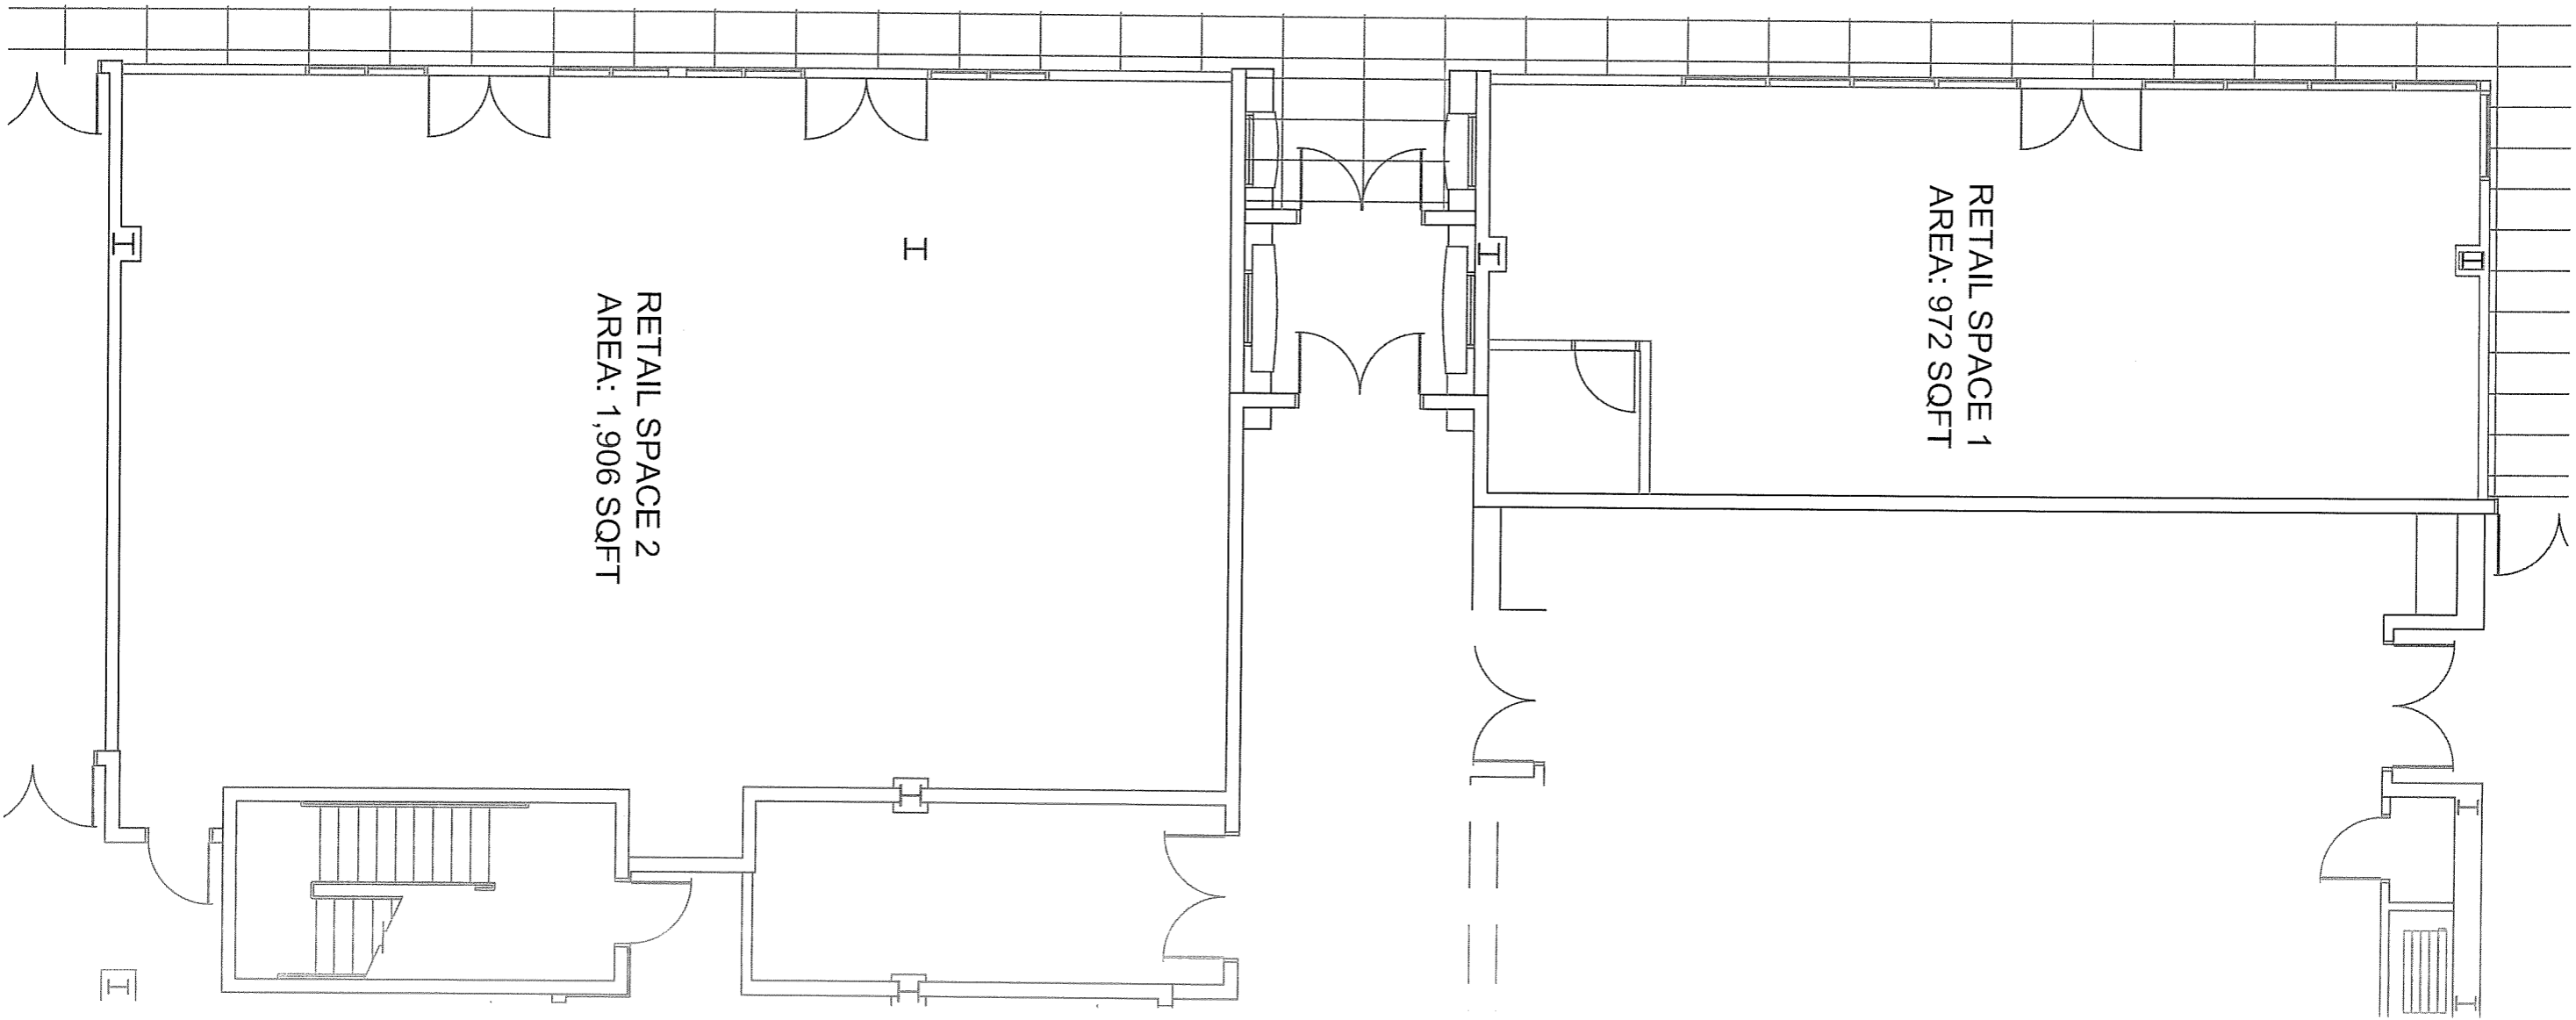

Scale 1/8" = 1'-0"

RETAIL SPACE 1  
AREA: 972 SQFT

RETAIL SPACE 2  
AREA: 1,906 SQFT